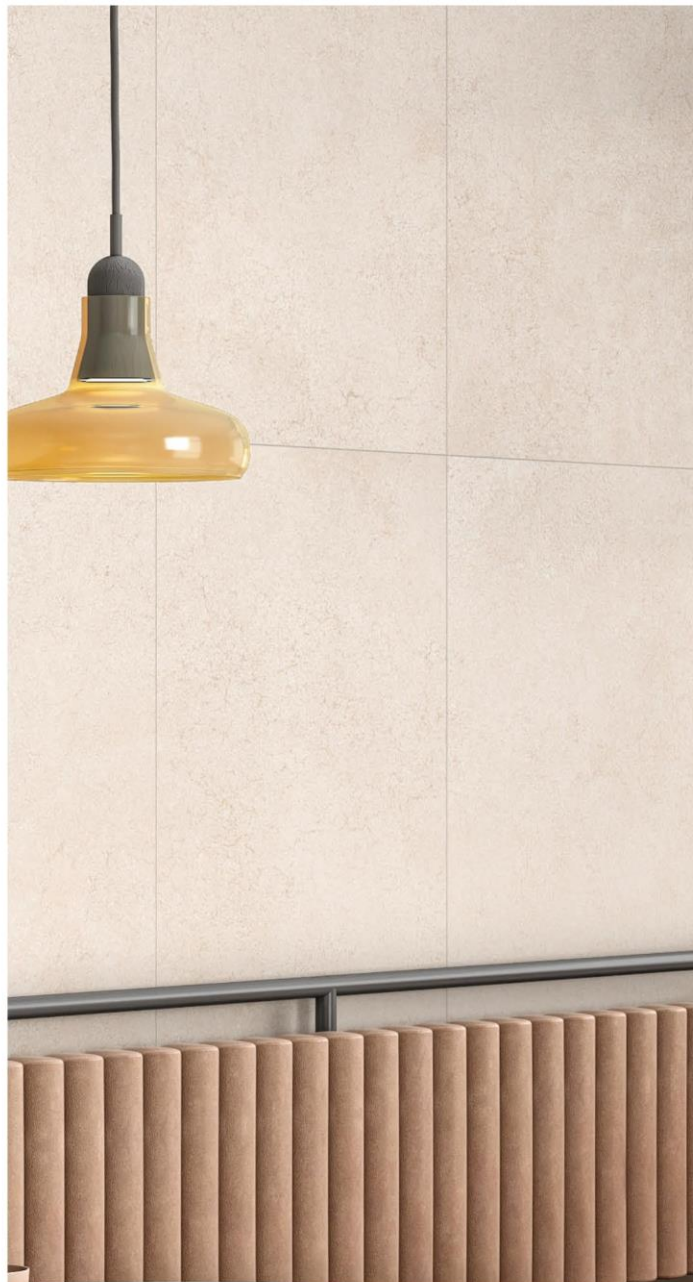

AVAILABLE COLOR

GRACE
DEW

GRACE
GRIS

GRACE
COAL

GRACE
MINT

DIGITAL
FULLBODY TILES

10*mm

Size. **600x1200mm**

Surface. **Granula** (GHR+PUNCH)

GRACE SAND